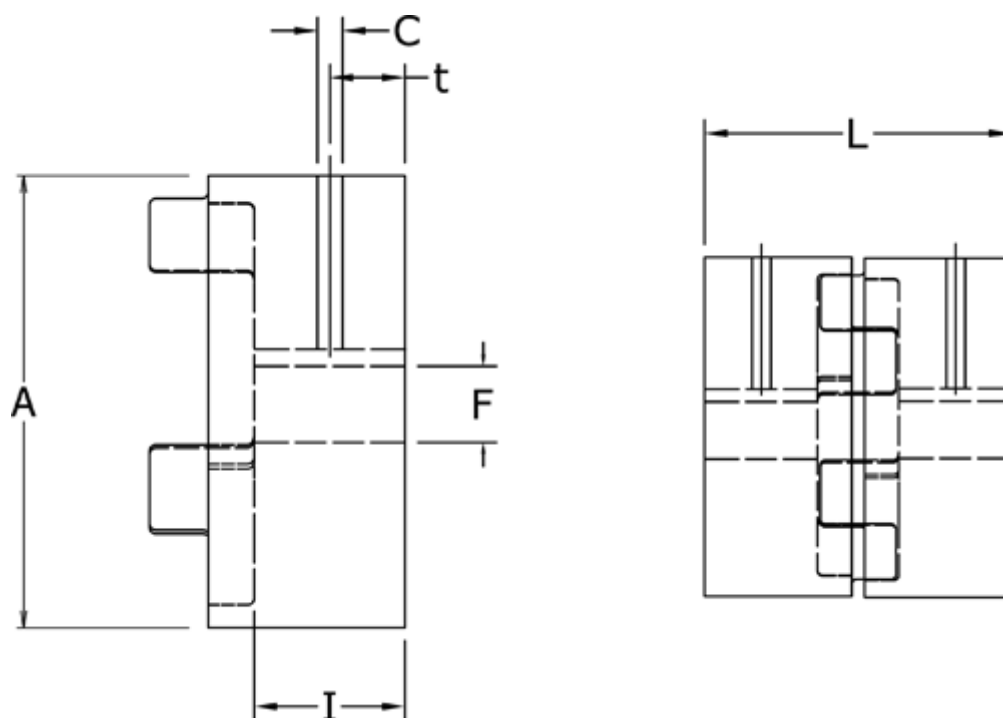

Article number: 3335009F010

Description: Coupling hub Klonex ES14  
ALU Aluminium, Bore 10H7 mm w/keyway & setscrew

## Measures

A = 20  
C = M3  
F = 10  
I = 10  
L = 30  
t = 5.0